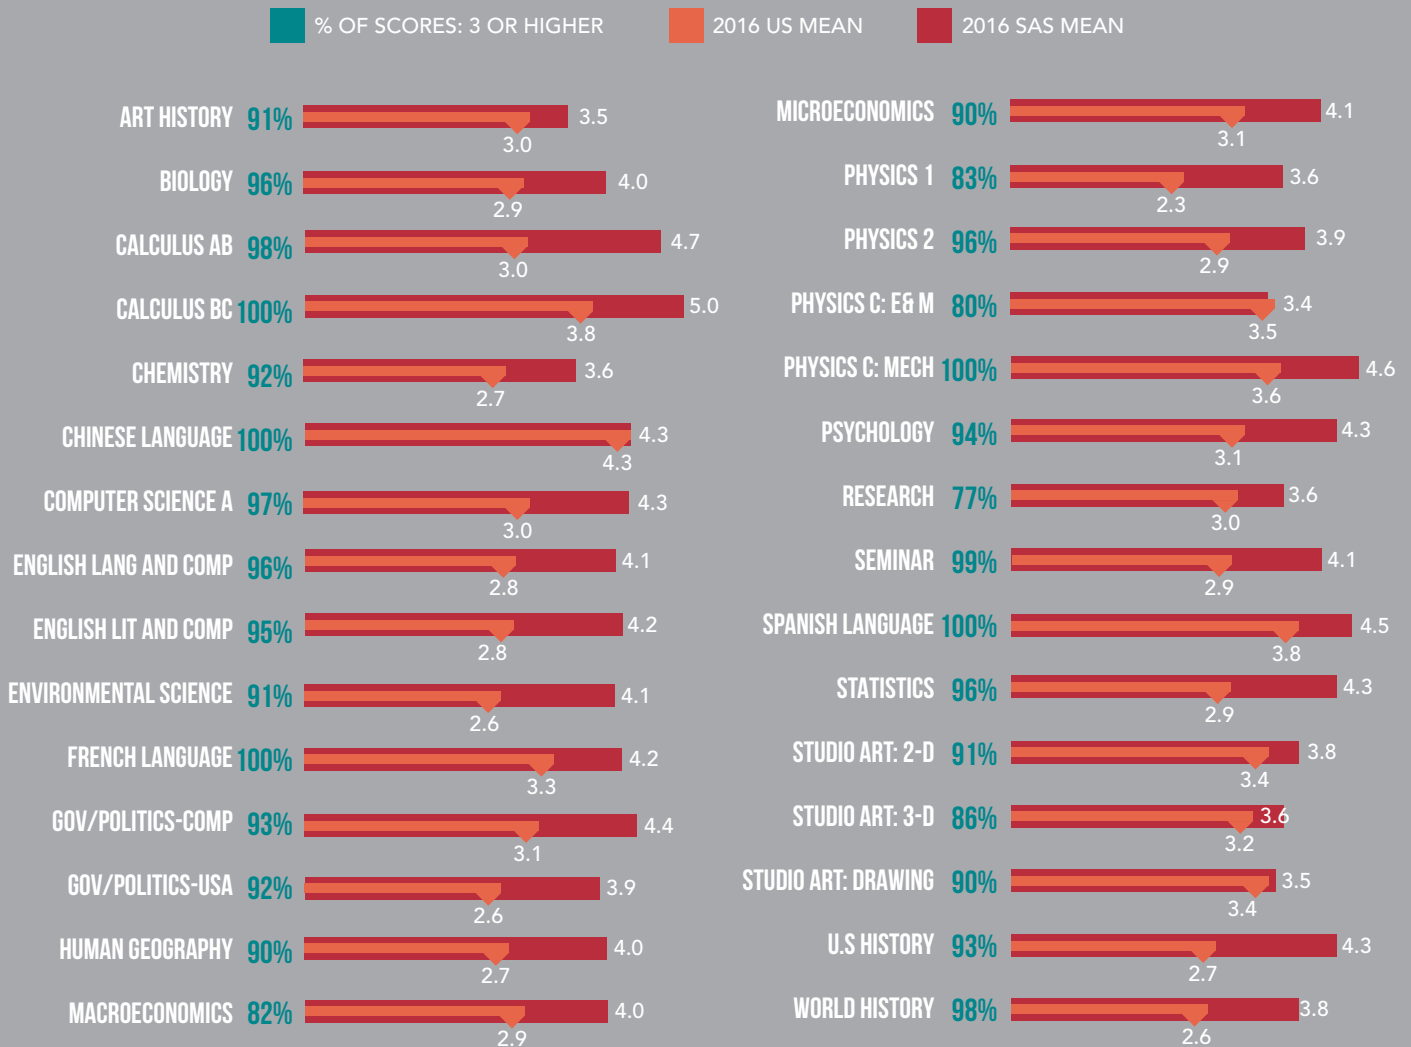

Dr. Darin Fahrney
Principal

Mr. Stephen Ly
Deputy Principal

Mr. Doug Neihart
Deputy Principal

ADVANCED PLACEMENT PROGRAM

Singapore American School has one of the largest AP programs outside of the US. Most of our students choose to take one or more AP courses while in high school. We do not officially limit the number of AP courses a student takes. Instead, we counsel each student to choose an academic program which is appropriate and rigorous.

AP RESULTS BY SUBJECT

Out of the **1,766** exams given in May 2016, **96%** of the scores were 3 or higher, with **74%** of the scores either 4 or 5.

AP EXAMS COMPLETED

91% of the Class of 2016 completed at least one AP exam during high school.