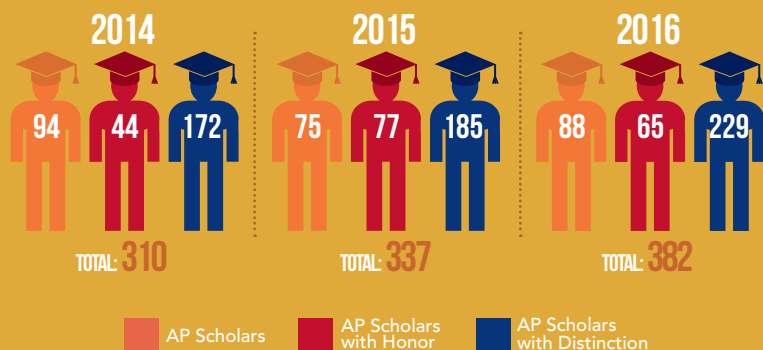

AP RECOGNITION AWARDS

The AP program offers several AP Scholar Awards to recognize high school students who have demonstrated college-level achievement through AP courses and exams.