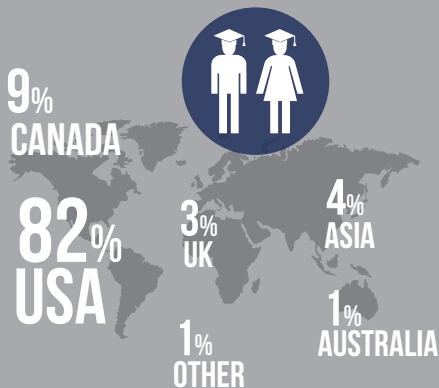

% OF STUDENTS ATTENDING COLLEGE OR UNIVERSITY IN