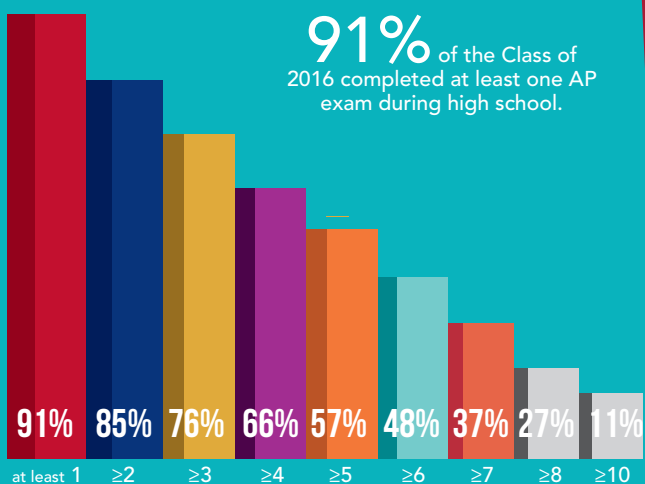

AP RESULTS BY SUBJECT

Out of the **1,766** exams given in May 2016, **96%** of the scores were 3 or higher, with **74%** of the scores either 4 or 5.

AP EXAMS COMPLETED

91% of the Class of 2016 completed at least one AP exam during high school.