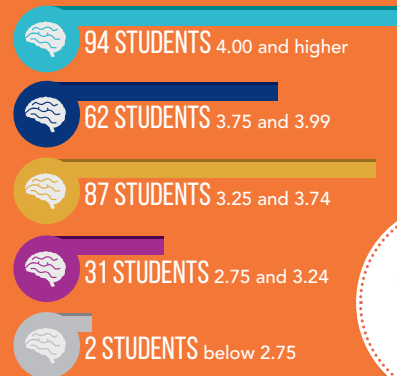

ADVANCED STUDIES COURSES

AT SAS

These are the highest-level courses offered at SAS by department in 2018-19.

ADVANCED TOPIC (AT) & ADVANCED PLACEMENT (AP) COURSES ARE WEIGHTED EQUALLY

ENGLISH	AT Writing Workshop and Publication
	AP English Language
	AP English Literature
MATH	AT Finite Math Modeling (Sem.)
	AT Multivariable Calculus & Linear Algebra
	AT Post-Euclidean Geometry (Sem.)
	AP Calculus AB
	AP Calculus BC
	AP Calculus BC & Multivariable Calculus
	AP Statistics
SCIENCE	AT Computational Physics
	AT Environmental Science
	AP Biology
	AP Chemistry
	AP Physics 1
	AP Physics 2
	AP Physics C
SOCIAL STUDIES	AT Economics: Globalization (Sem.)
	AT Urban Studies (Sem.)
	AP Comparative Government (Sem.)
	AP Economics
	AP Human Geography
	AP Psychology
	AP US Government & Politics (Sem.)
	AP US History
	AP World History
VISUAL & PERFORMING ARTS	AT Performing Arts
	AP Studio Art: 2D
	AP Studio Art: 3D
	AP Studio Art: Drawing
WORLD LANGUAGE	AT Chinese:History
	AP Chinese
	AP French
	AP Spanish
OTHER	AT Computer Science: Data Structures
	AT Entrepreneurship (Sem.)
	AT Kinesiology (Sem.)
	AT Research & Catalyst
	AT Seminar
	AP Computer Science

GRADES AND ACADEMICS

AT SAS

CLASS OF 2018 GPA DISTRIBUTION

Sixth semester weighted GPA range