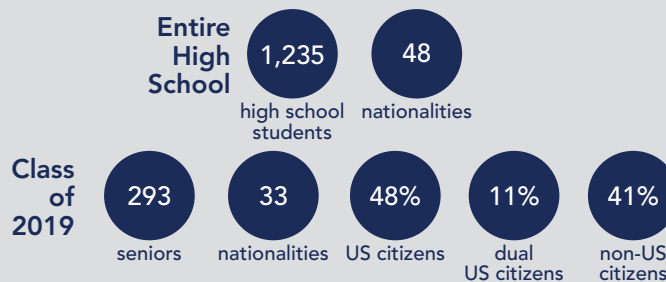

### ACCREDITATION

US-based Western Association of Schools and Colleges (WASC)

Registered with the Singapore Council for Private Education

Memberships in International and National Associations for College Admission Counseling

### OVERVIEW

- Established in 1956
- Independent, non-profit, day school
- Non-selective enrollment

### HIGH SCHOOL STUDENTS