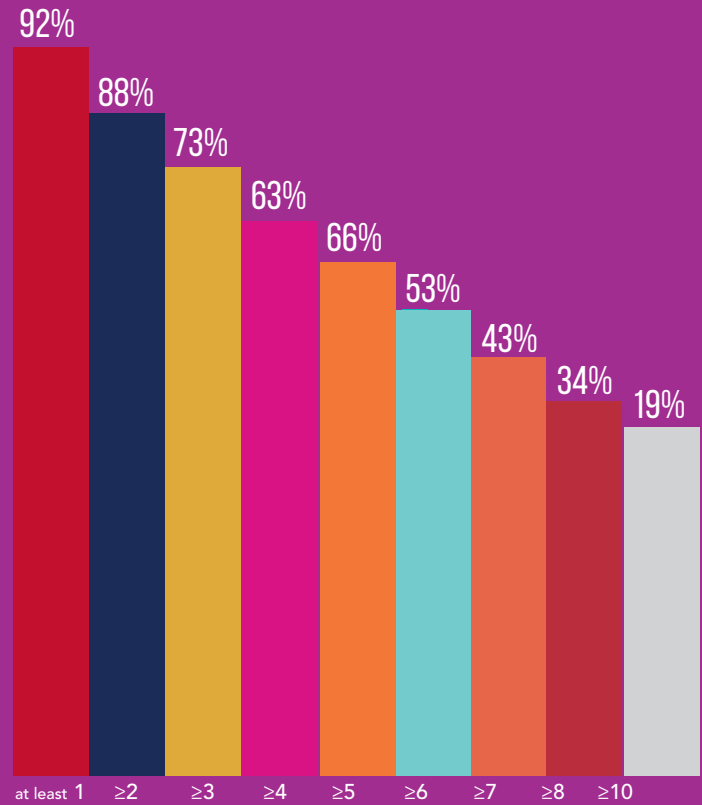

ADVANCED PLACEMENT PROGRAM

AT SAS

Singapore American School has one of the largest AP programs outside of the US.

AP RESULTS BY SUBJECT

Out of the **1,761** exams given in May 2017, **93%** of the scores were 3 or higher, with **76%** of the scores either 4 or 5.

	% of scores: 3 or higher	2017 SAS Mean	2017 US Mean
BIOLOGY	96%	3.7	2.9
CALCULUS AB	98%	4.5	2.9
CALCULUS BC	100%	5.0	3.8
CHEMISTRY	91%	3.9	2.7
CHINESE LANGUAGE	100%	4.8	4.4
COMP GOV POLITICS	91%	4.0	3.3
COMPUTER SCIENCE A	97%	4.4	3.2
ENGLISH LANG AND COMP	97%	4.0	2.8
ENGLISH LIT AND COMP	95%	4.2	2.7
ENVIRONMENTAL SCIENCE	88%	4.2	2.7
HUMAN GEOGRAPHY	80%	4.1	2.5
MACROECONOMICS	93%	4.1	2.9
MICROECONOMICS	85%	4.3	3.2
PHYSICS 1	92%	3.6	2.4
PHYSICS 2	86%	3.7	3.0
PHYSICS C: E&M	83%	3.6	3.5
PHYSICS C: MECH	80%	4.7	3.7
PSYCHOLOGY	100%	4.4	3.1
RESEARCH	95%	4.4	3.2
SEMINAR	98%	4.1	3.1
SPANISH LANGUAGE	100%	4.3	3.6
STATISTICS	93%	4.3	2.7
STUDIO ART: 2-D	75%	3.4	3.6
STUDIO ART: 3-D	71%	3.3	3.1
STUDIO ART: DRAWING	95%	3.9	3.6
USA GOV POLITICS	81%	3.3	2.6
U.S HISTORY	95%	4.3	2.7
WORLD HISTORY	95%	4.9	2.8

AP EXAMS COMPLETED

AT SAS

92% of the Class of 2017 completed at least one AP exam during high school.

% OF STUDENTS ATTENDING

COLLEGE OR UNIVERSITY IN