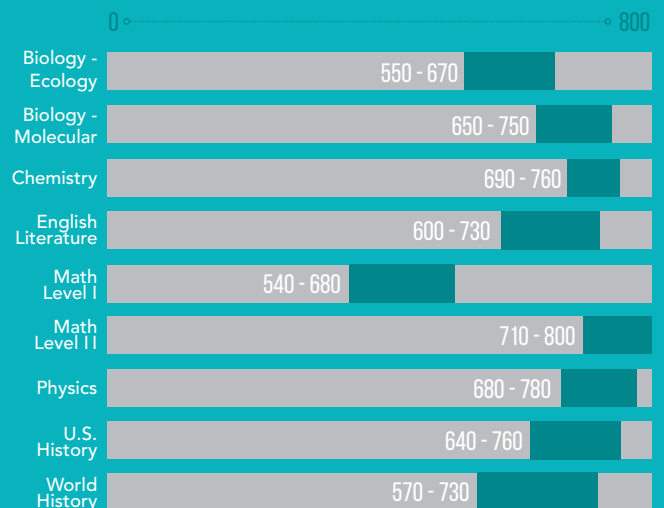

ACT SUMMARY

The ACT was taken by 170 members of the Class of 2017.

 ENGLISH
26 - 34

 SCIENCE REASONING
25 - 33

 MATH
26 - 33

 COMPOSITE
25 - 32

 READING
26 - 33

SAT SUBJECT TEST SUMMARY

SAT subject tests are reported for the Class of 2017 if five or more students were tested.

UNIVERSITY MATRICULATION FOR THE

CLASSES OF 2015-2017

The following is a list of colleges and universities that members of the Classes of 2015-2017 chose to attend. The students from these three classes received **3,114** acceptances at **656** unique institutions.