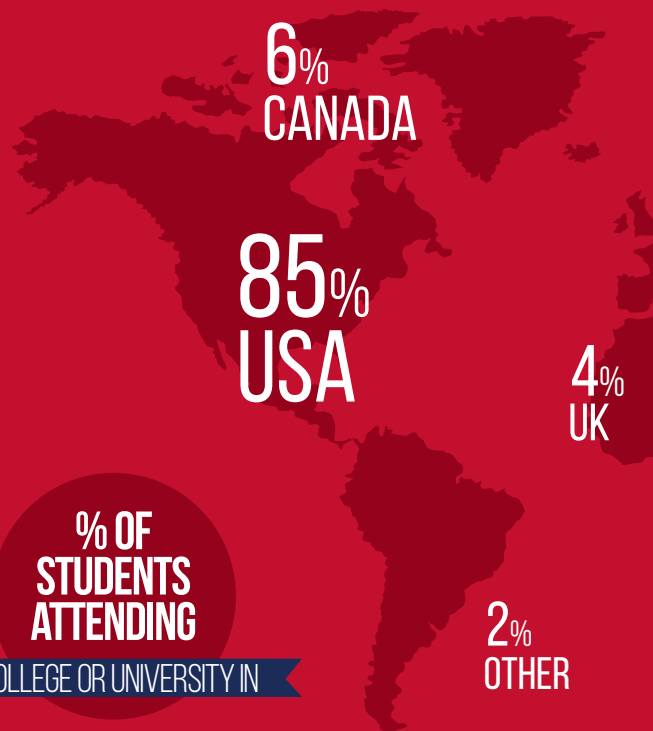

ADVANCED PLACEMENT PROGRAM

AT SAS

Singapore American School has one of the largest AP programs outside of the US.

AP RESULTS BY SUBJECT

Out of the **1,761** exams given in May 2017, **93%** of the scores were 3 or higher, with **76%** of the scores either 4 or 5.

	% of scores: 3 or higher	2017 SAS Mean	2017 US Mean
BIOLOGY	96%	3.7	2.9
CALCULUS AB	98%	4.5	2.9
CALCULUS BC	100%	5.0	3.8
CHEMISTRY	91%	3.9	2.7
CHINESE LANGUAGE	100%	4.8	4.4
COMP GOV POLITICS	91%	4.0	3.3
COMPUTER SCIENCE A	97%	4.4	3.2
ENGLISH LANG AND COMP	97%	4.0	2.8
ENGLISH LIT AND COMP	95%	4.2	2.7
ENVIRONMENTAL SCIENCE	88%	4.2	2.7
HUMAN GEOGRAPHY	80%	4.1	2.5
MACROECONOMICS	93%	4.1	2.9
MICROECONOMICS	85%	4.3	3.2
PHYSICS 1	92%	3.6	2.4
PHYSICS 2	86%	3.7	3.0
PHYSICS C: E&M	83%	3.6	3.5
PHYSICS C: MECH	80%	4.7	3.7
PSYCHOLOGY	100%	4.4	3.1
RESEARCH	95%	4.4	3.2
SEMINAR	98%	4.1	3.1
SPANISH LANGUAGE	100%	4.3	3.6
STATISTICS	93%	4.3	2.7
STUDIO ART: 2-D	75%	3.4	3.6
STUDIO ART: 3-D	71%	3.3	3.1
STUDIO ART: DRAWING	95%	3.9	3.6
USA GOV POLITICS	81%	3.3	2.6
U.S HISTORY	95%	4.3	2.7
WORLD HISTORY	95%	4.9	2.8

AP EXAMS COMPLETED

AT SAS

92% of the Class of 2017 completed at least one AP exam during high school.

% OF STUDENTS ATTENDING

COLLEGE OR UNIVERSITY IN